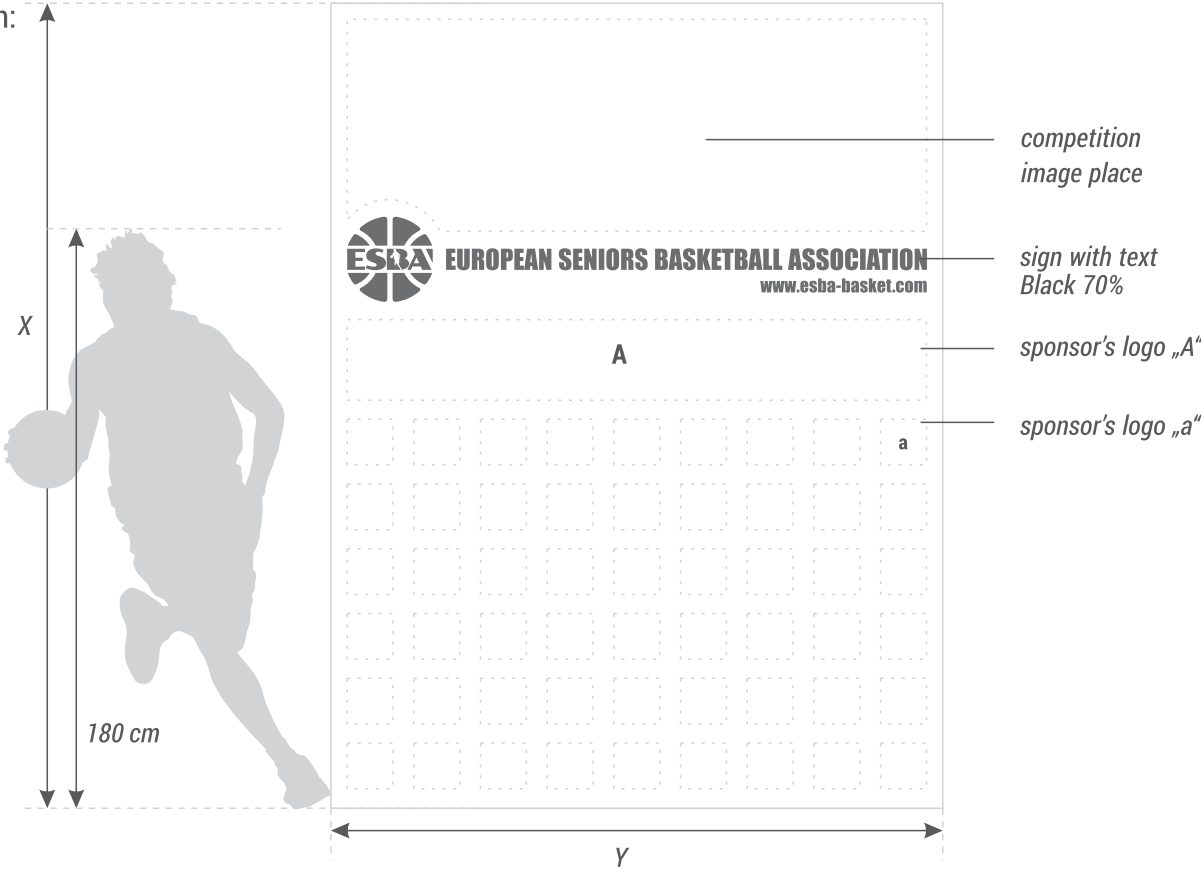

A option:

B option:

A side:

*competition
image place*

sign Black 70%

B side:

sponsor's logo „A“

sponsor's logo „a“