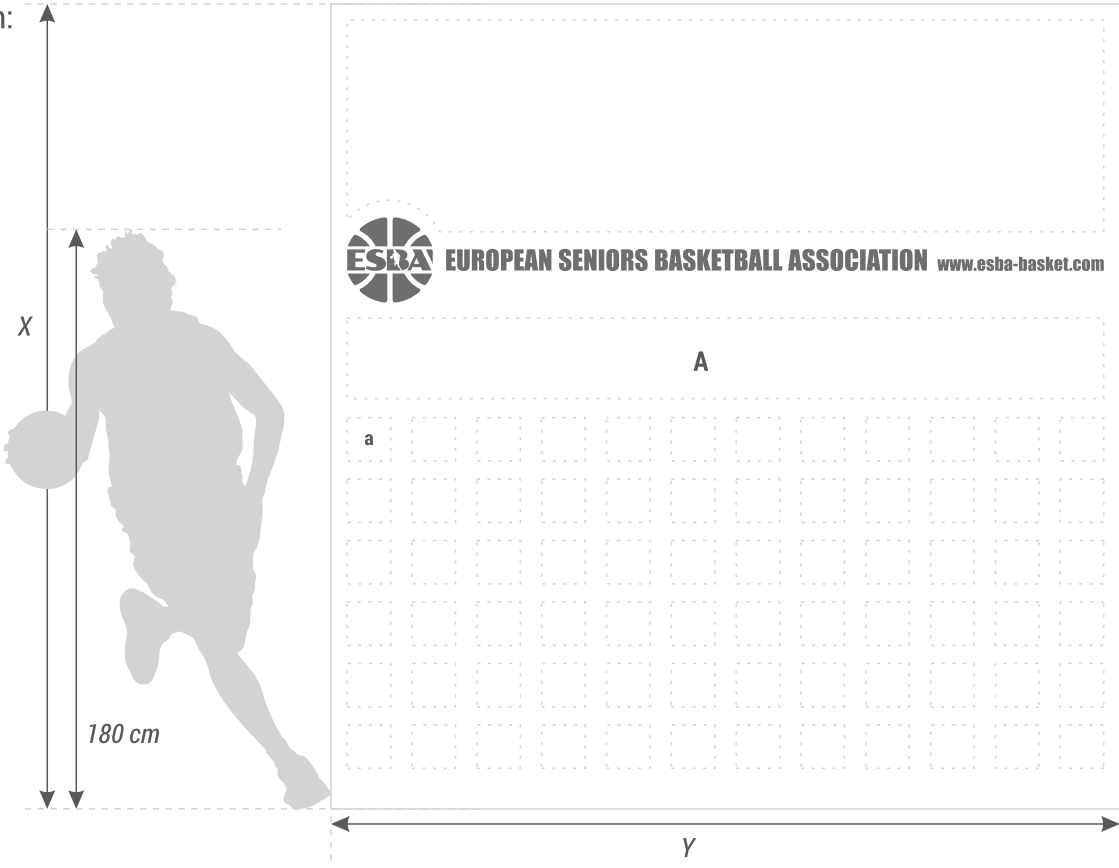

A option:

B option:

A side:

*competition
image place*

sign Black 70%

B side:

sponsor's logo „A“

sponsor's logo „a“

web White

Maximum field for image:

competition image
place

sign Black 70%

Examples:

Maximum field for image:

Examples:

Maximum field for image: