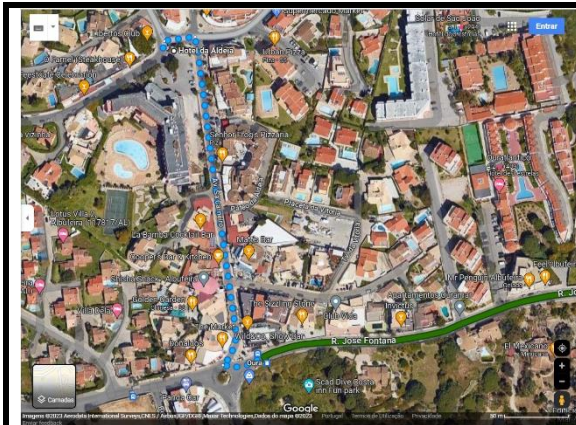

How to get from your hotel to the different events venues (recommended route):

Albufeira Open 2023 matches

FROM

Belver Hotel da Aldeia

Av.ª Dr Francisco Sá Carneiro, CXP 511, 8200-280 Albufeira

To: Opening Ceremony

*take note the correct side of the road of the bus stop! Do not go in the wrong direction!

Map 1 – walk from Belver Hotel Aldeia to Oura bus stop

Map 2 – walk from Câmara Municipal bus stop to Praça da Praia dos Pescadores

To: Pavilhão da Escola Básica 2-3 ciclos Dr. Francisco Cabrita (“Cabrita”)

Rua da Correia 3, 8200-317 Albufeira

Bus route 2

1-From the Hotel Belver Aldeia walk 300m to Oura bus stop* – map 1

2-Catch bus route 2 to EB23 Dr. Francisco Cabrita bus stop (+-10 minutes)

3-The Cabrita pavilion is next to the EB23 Dr. Francisco Cabrita bus stop.

*take note the correct side of the road of the bus stop! Do not go in the wrong direction!

Map 1 – walk from Hotel Belver Aldeia to Oura bus stop