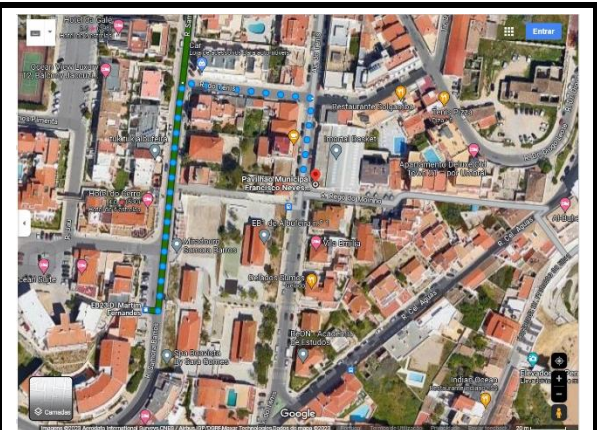

Bus route 2

1-From the Belver Hotel Aldeia walk 350m until Oura bus stop* – map 1

2-Catch bus route 2 to EB23 D. Martim Fernandes bus stop (+-26 minutes)

4-From the bus stop walk 250m to the Imortal pavilion – map 2

*take note the correct side of the road of the bus stop! Do not go in the wrong direction!

Map 1 – walk from Belver Hotel Aldeia to Oura bus stop

Map 2 – walk from EB23 D. Martim Fernandes bus stop to Imortal pavilion