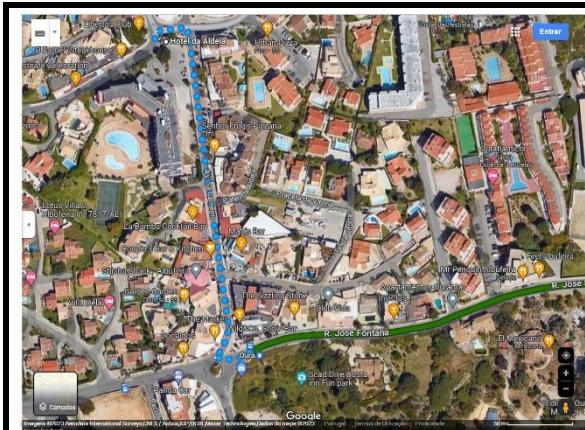

2-Catch bus route 2 to EB23 Dr. Francisco Cabrita bus stop (+-11 minutes)

3-Walk 220m from EB23 Dr. Francisco Cabrita bus stop to Municipal 1 and 2 pavilion – map 2

*take note the correct side of the road of the bus stop! Do not go in the wrong direction!

Map 1 – walk from Belver Hotel Aldeia to Oura bus stop

Map 2 – walk from EB23 Dr. Francisco Cabrita bus stop to Municipal 1 and 2 pavilion

To: Pavilhão Municipal Francisco Neves (“Imortal”)

Av.ª do Ténis, 8200-011 Albufeira

Bus route 2

1-From the Belver Hotel Aldeia walk 350m until Oura bus stop* – map 1

2-Catch bus route 2 to EB23 D. Martim Fernandes bus stop (+-26 minutes)

4-From the bus stop walk 250m to the Imortal pavilion – map 2

*take note the correct side of the road of the bus stop! Do not go in the wrong direction!

Map 1 – walk from Belver Hotel Aldeia to Oura bus stop

Map 2 – walk from EB23 D. Martim Fernandes bus stop to Imortal pavilion