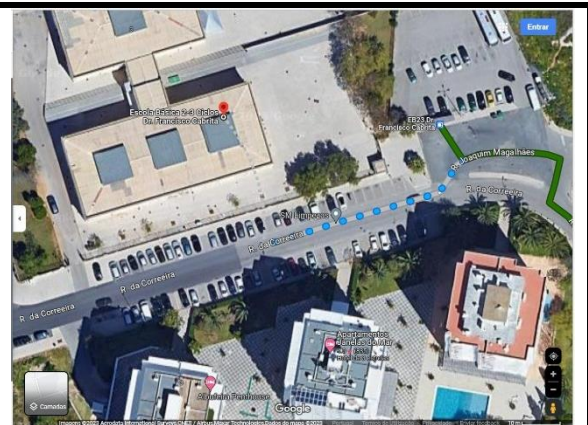

*take note the correct side of the road of the bus stop! Do not go in the wrong direction!

Map 1 – walk from Belver Hotel Aldeia to Oura bus stop

Map 2 – walk from Câmara Municipal bus stop to Praça da Praia dos Pescadores

To: Pavilhão da Escola Básica 2-3 ciclos Dr. Francisco Cabrita (“Cabrita”)

Rua da Correia 3, 8200-317 Albufeira

Bus route 2

1-From the Hotel Belver Aldeia walk 300m to Oura bus stop* – map 1

2-Catch bus route 2 to EB23 Dr. Francisco Cabrita bus stop (+-10 minutes)

3-The Cabrita pavilion is next to the EB23 Dr. Francisco Cabrita bus stop.

*take note the correct side of the road of the bus stop! Do not go in the wrong direction!

Map 1 – walk from Hotel Belver Aldeia to Oura bus stop