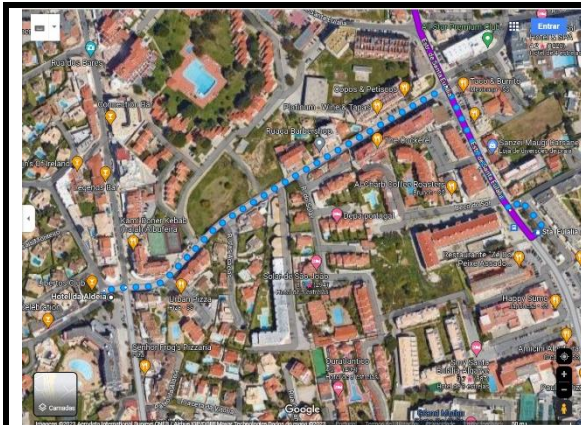

4-The Guia pavilion is in front of the bus stop – map 2

*take note the correct side of the road of the bus stop! Do not go in the wrong direction!

Map 1 – walk from Hotel Belver Aldeia to Oura bus stop

Map 2 – EB Guia bus stop in front of Guia pavilion

To: Pavilhão Desportivo de Olhos de Água (“Aqua”)

Urbanização Pinhal do Concelho 54, 8200 Albufeira

Bus route 6

1-From the Belver Hotel Aldeia walk 650m until St.^a Eulália bus stop* – map 1

2-Catch bus route 6 to Ald. Açoiteias bus stop (+-20 minutes)

3-Walk from bus stop to Aqua pavilion (+- 400m) – map 2

*take note the correct side of the road of the bus stop! Do not go in the wrong direction!

Map 1 – walk from Belver Hotel Aldeia to St.^a Eulália bus stop