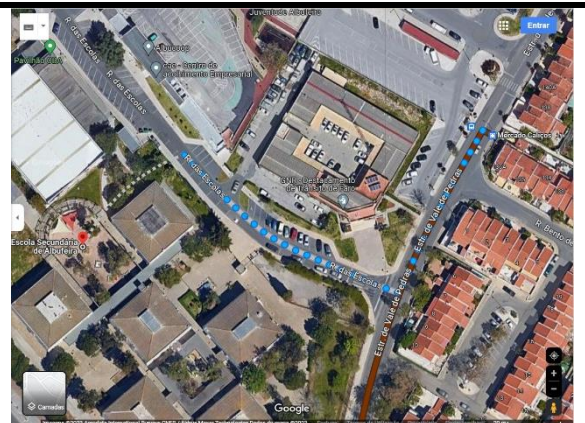

3-The Básica pavilion is right in front of the bus stop – map 2

*take note the correct side of the road of the bus stop! Do not go in the wrong direction!

Map 1 – walk from Belver Hotel Aldeia to Oura bus stop

Map 2 – walk from EB Sec. Albufeira bus stop to Básica pavilion

To: Pavilhão da Escola Secundária de Albufeira (“Secundária”)

Rua das Escolas, 8200-126 Albufeira

Bus route 4

1-From the Belver Hotel Aldeia walk 300m until Oura bus stop* – map 1

Map 1 – walk from Belver Hotel Aldeia to Oura bus stop

Map 2 – walk from Mercado Caliços bus stop to Secundária pavilion

To: Pavilhão Desportivo da Guia (“Guia”)

Rua José Cabrita Santos, 8200 Guia

Bus routes 4 and 7