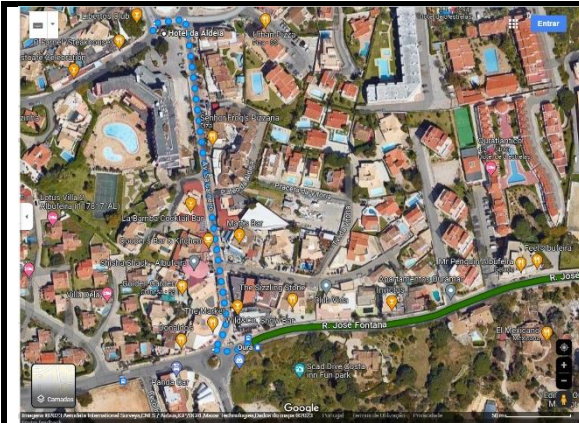

3-Walk from bus stop to Aqua pavilion (+- 400m) – map 2

*take note the correct side of the road of the bus stop! Do not go in the wrong direction!

Map 1 – walk from Belver Hotel Aldeia to St.^a Eulália bus stop

Map 2 – walk from Ald. Açoiteias bus stop to Aqua pavilion

To: Pavilhão Municipal de Albufeira (“Municipal 1” and “Municipal 2”)

Av.ª das Ilhas B, 8200-047 Albufeira

Bus route 2

1-From the Belver Hotel Aldeia walk 350m until Oura bus stop* – map 1

2-Catch bus route 2 to EB23 Dr. Francisco Cabrita bus stop (+-11 minutes)

3-Walk 220m from EB23 Dr. Francisco Cabrita bus stop to Municipal 1 and 2 pavilion – map 2

*take note the correct side of the road of the bus stop! Do not go in the wrong direction!