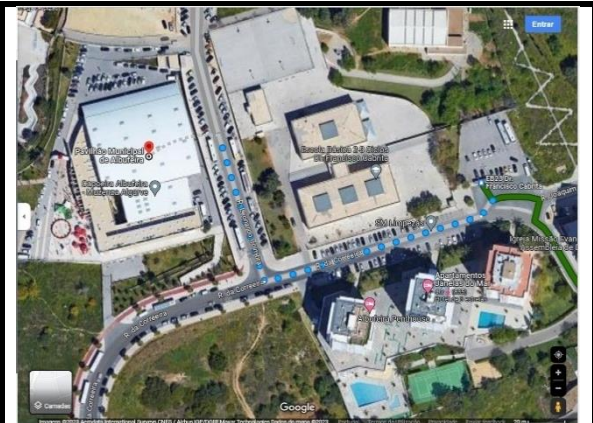

Map 2 – walk from EB23 Dr. Francisco Cabrita bus stop to Municipal 1 and 2 pavilion