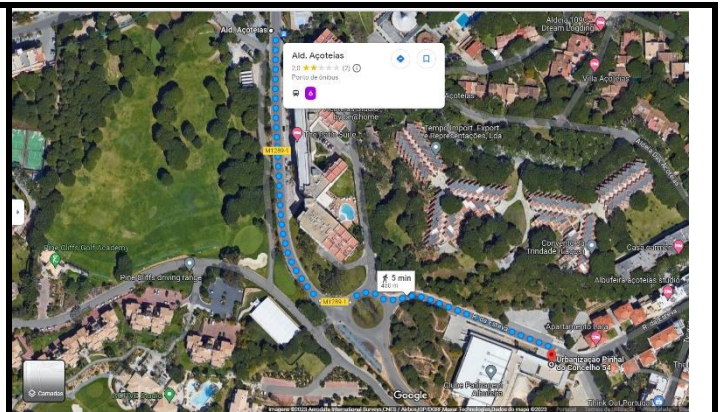

4-The Guia pavilion is in front of the bus stop – map 2

*take note the correct side of the road of the bus stop! Do not go in the wrong direction!

Map 1 – walk from Hotel Belver Aldeia to Oura bus stop

Map 2 – EB Guia bus stop in front of Guia pavilion

To: Pavilhão Desportivo de Olhos de Água (“Aqua”)

Urbanização Pinhal do Concelho 54, 8200 Albufeira

Bus route 6

1-From the Belver Hotel Aldeia walk 650m until St.^a Eulália bus stop* – map 1

2-Catch bus route 6 to Ald. Açoiteias bus stop (+-20 minutes)

3-Walk from bus stop to Aqua pavilion (+- 400m) – map 2

*take note the correct side of the road of the bus stop! Do not go in the wrong direction!

Map 1 – walk from Belver Hotel Aldeia to St.^a Eulália bus stop