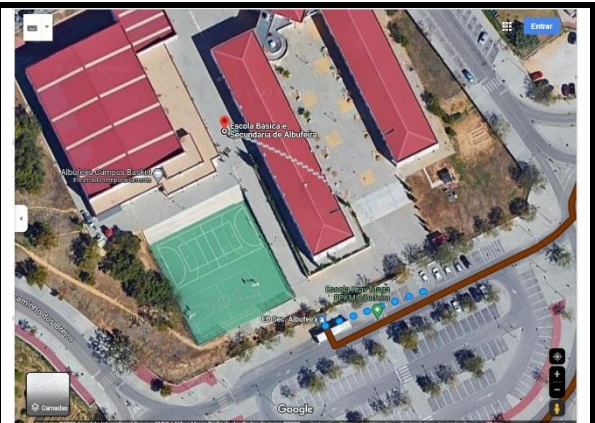

To: Pavilhão da Escola Básica Secundária de Albufeira (“Básica”)

Vale Pedras, 8200-047 Albufeira

Bus route 4

1-From the Belver Hotel Aldeia walk 300m until Oura bus stop* – map 1

2-Catch bus route 4 to EB Sec. Albufeira bus stop (+-16 minutes)

3-The Básica pavilion is right in front of the bus stop – map 2

*take note the correct side of the road of the bus stop! Do not go in the wrong direction!

Map 1 – walk from Belver Hotel Aldeia to Oura bus stop