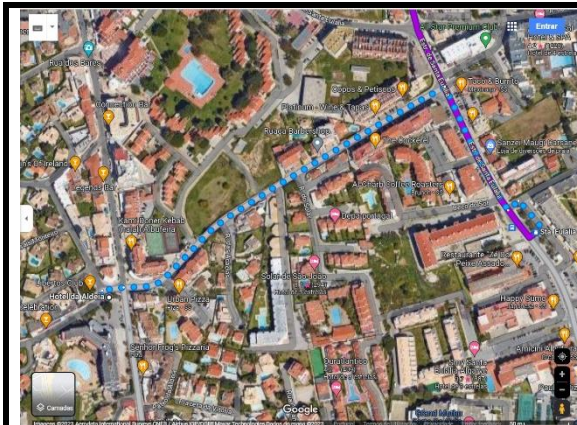

To: Pavilhão da Escola Básica Prof.ª Diamantina Negrão (“Negrão”)

Rua Prof.ª Diamantina Barreto Negrão 56, 8200-291 Albufeira

Bus route 6

1-From the Belver Hotel Aldeia walk 650m until St.ª Eulália bus stop* – map 1

2-Catch bus route 6 to EB23 Prof.ª Diamantina Negrão bus stop (+7 minutes)

3-The Negrão pavilion is across the road from the bus stop – map 2

*take note the correct side of the road of the bus stop! Do not go in the wrong direction!

Map 1 – walk from Belver Hotel Aldeia to St.ª Eulália bus stop